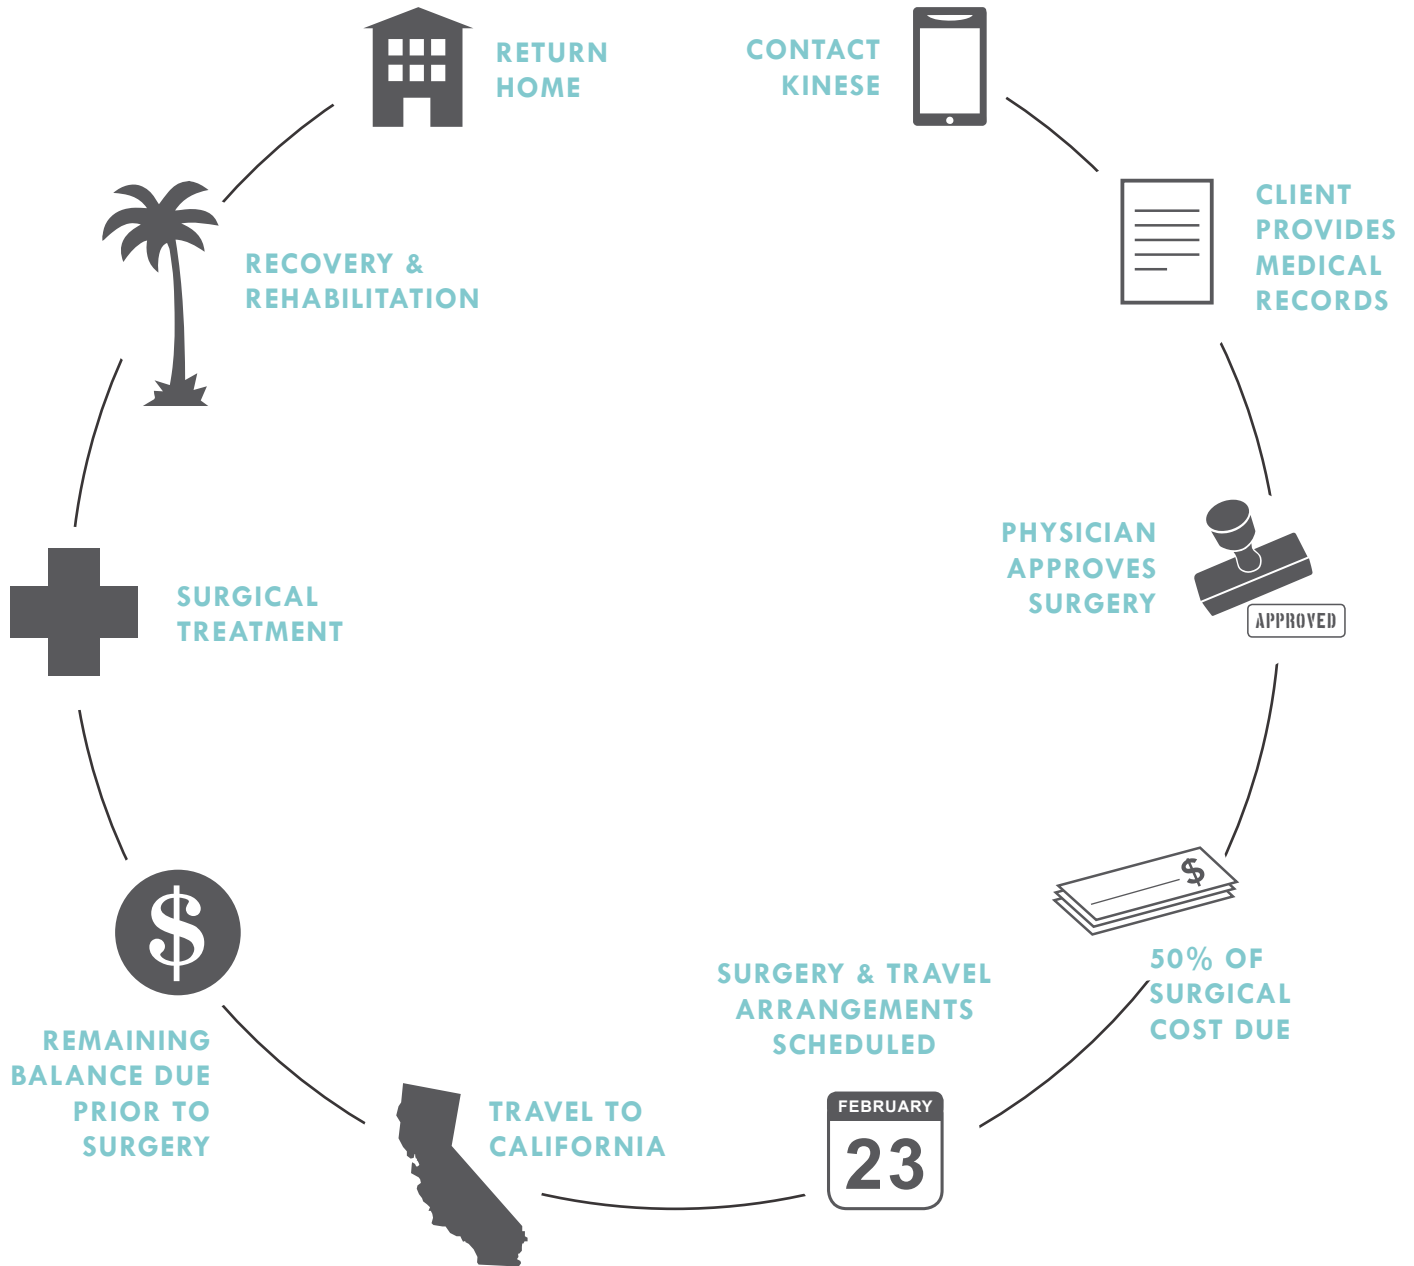

YOUR SURGICAL EXPERIENCE WITH KINESE

KINESE

121 GRAY AVENUE, SUITE 200
SANTA BARBARA, CALIFORNIA 93101

KINESE.COM